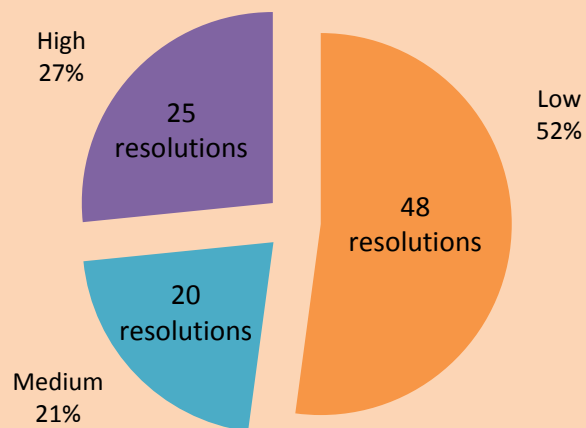

Integration of a gender perspective in resolutions adopted by the General Assembly during the 69th session

Extent of focus on gender equality issues in resolutions that include a gender perspective

Origin of all resolutions that reflect a gender perspective

Position of references to gender issues in resolutions

Trends in the share of resolutions with a gender perspective

Trends in the share of resolutions with a gender perspective, by committee

Integration of a gender perspective in reports of the Secretary-General submitted to the General Assembly during the 69th session

Trends in the share of reports that include a gender perspective

Origin of reports with a gender perspective as allocated to each committee

Position of references to gender issues in reports

Coverage & quality of gender equality references, by frequency