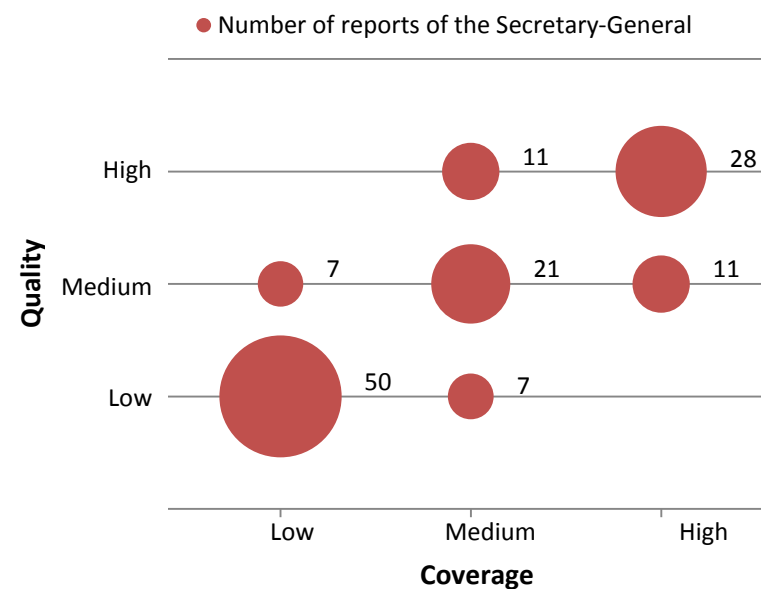

Integration of a gender perspective in resolutions adopted by the General Assembly during the 69th session

Extent of focus on gender equality issues in resolutions that include a gender perspective

Origin of all resolutions that reflect a gender perspective

Position of references to gender issues in resolutions

Trends in the share of resolutions with a gender perspective

Trends in the share of resolutions with a gender perspective, by committee

Integration of a gender perspective in reports of the Secretary-General submitted to the General Assembly during the 69th session

Trends in the share of reports that include a gender perspective

Origin of reports with a gender perspective as allocated to each committee

Position of references to gender issues in reports

Coverage & quality of gender equality references, by frequency