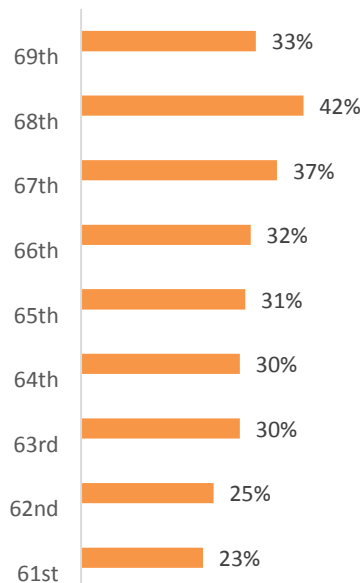

Integration of a gender perspective in resolutions adopted by the General Assembly during the 69th session

Extent of focus on gender equality issues in resolutions that include a gender perspective

Origin of all resolutions that reflect a gender perspective

Position of references to gender issues in resolutions

Trends in the share of resolutions with a gender perspective

Trends in the share of resolutions with a gender perspective, by committee

Integration of a gender perspective in reports of the Secretary-General submitted to the General Assembly during the 69th session