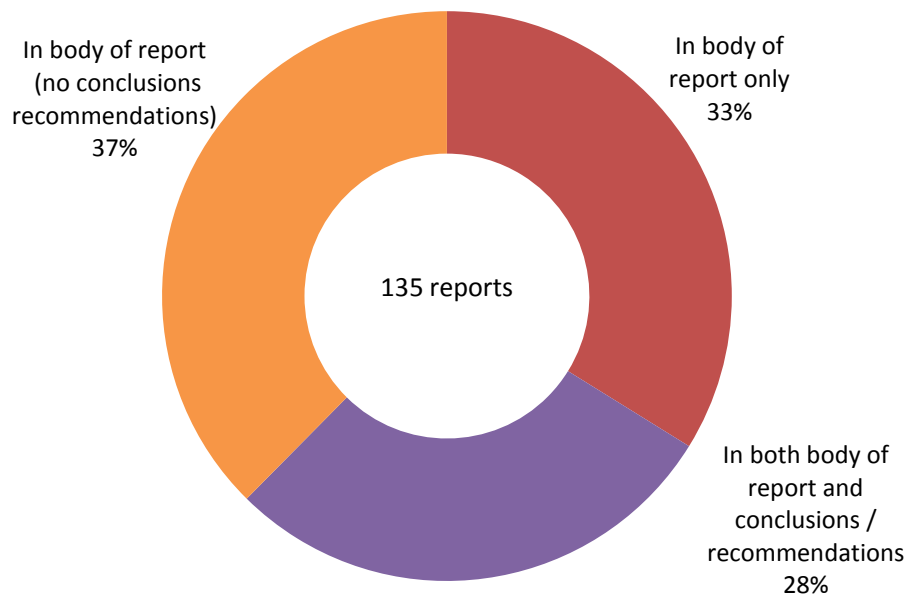

Integration of a gender perspective in resolutions adopted by the General Assembly during the 69th session

Extent of focus on gender equality issues in resolutions that include a gender perspective

Origin of all resolutions that reflect a gender perspective

Position of references to gender issues in resolutions

Trends in the share of resolutions with a gender perspective

Trends in the share of resolutions with a gender perspective, by committee

Integration of a gender perspective in reports of the Secretary-General submitted to the General Assembly during the 69th session

Trends in the share of reports that include a gender perspective

Origin of reports with a gender perspective as allocated to each committee

Position of references to gender issues in reports

Coverage & quality of gender equality references, by frequency