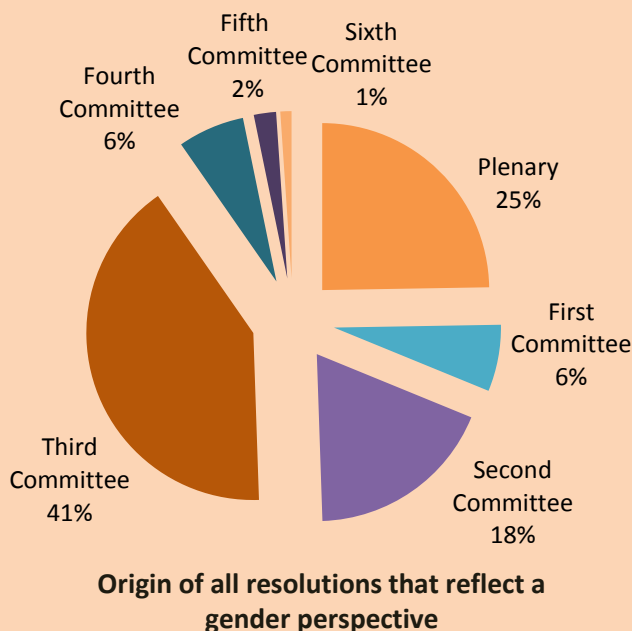

Integration of a gender perspective in resolutions adopted by the General Assembly during the 69th session

Extent of focus on gender equality issues in resolutions that include a gender perspective

Origin of all resolutions that reflect a gender perspective

Position of references to gender issues in resolutions

Trends in the share of resolutions with a gender perspective

Trends in the share of resolutions with a gender perspective, by committee

Integration of a gender perspective in reports of the Secretary-General submitted to the General Assembly during the 69th session

Trends in the share of reports that include a gender perspective

Origin of reports with a gender perspective as allocated to each committee

Position of references to gender issues in reports

Coverage & quality of gender equality references, by frequency