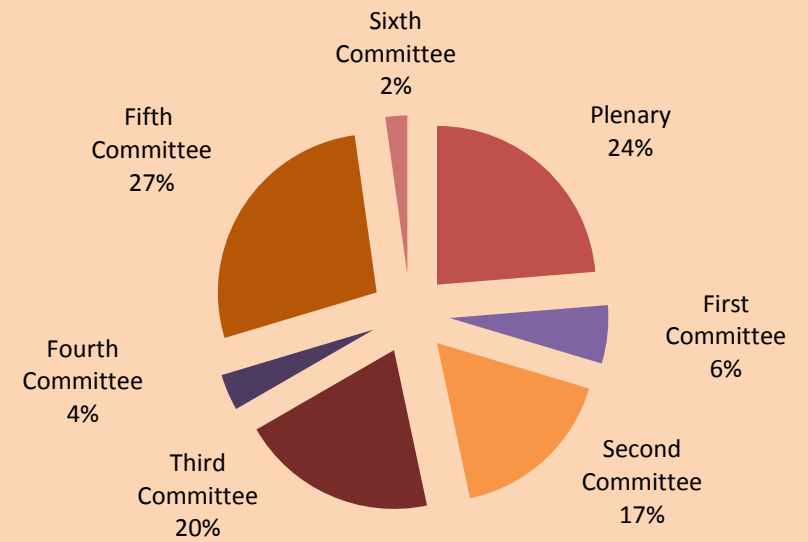

Integration of a gender perspective in resolutions adopted by the General Assembly during the 69th session

Extent of focus on gender equality issues in resolutions that include a gender perspective

Origin of all resolutions that reflect a gender perspective

Position of references to gender issues in resolutions

Trends in the share of resolutions with a gender perspective

Trends in the share of resolutions with a gender perspective, by committee

Integration of a gender perspective in reports of the Secretary-General submitted to the General Assembly during the 69th session

Trends in the share of reports that include a gender perspective

Origin of reports with a gender perspective as allocated to each committee

Position of references to gender issues in reports

Coverage & quality of gender equality references, by frequency