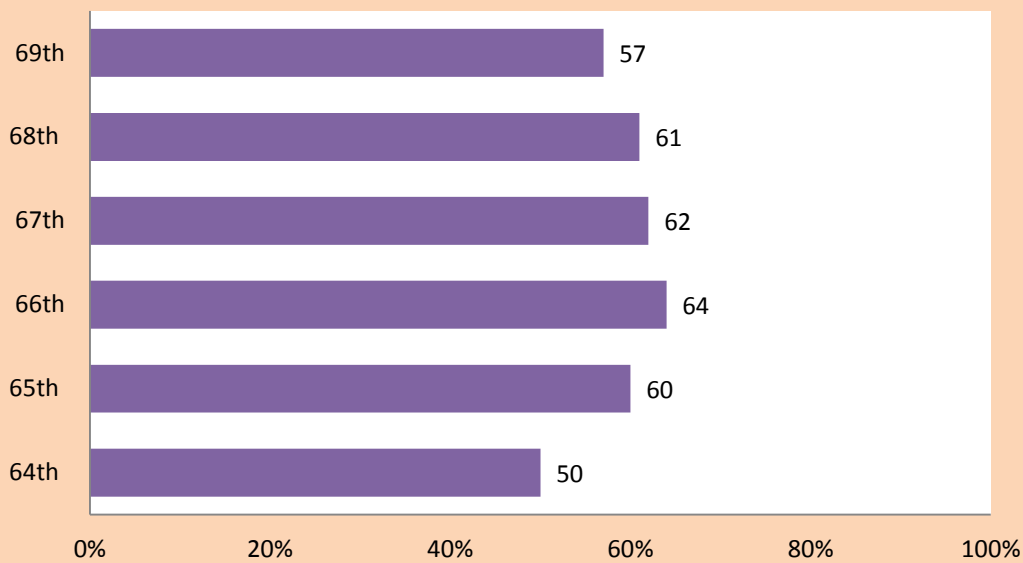

Integration of a gender perspective in resolutions adopted by the General Assembly during the 69th session

Extent of focus on gender equality issues in resolutions that include a gender perspective

Origin of all resolutions that reflect a gender perspective

Position of references to gender issues in resolutions

Trends in the share of resolutions with a gender perspective

Trends in the share of resolutions with a gender perspective, by committee

Integration of a gender perspective in reports of the Secretary-General submitted to the General Assembly during the 69th session

Trends in the share of reports that include a gender perspective

Origin of reports with a gender perspective as allocated to each committee

Position of references to gender issues in reports

Coverage & quality of gender equality references, by frequency