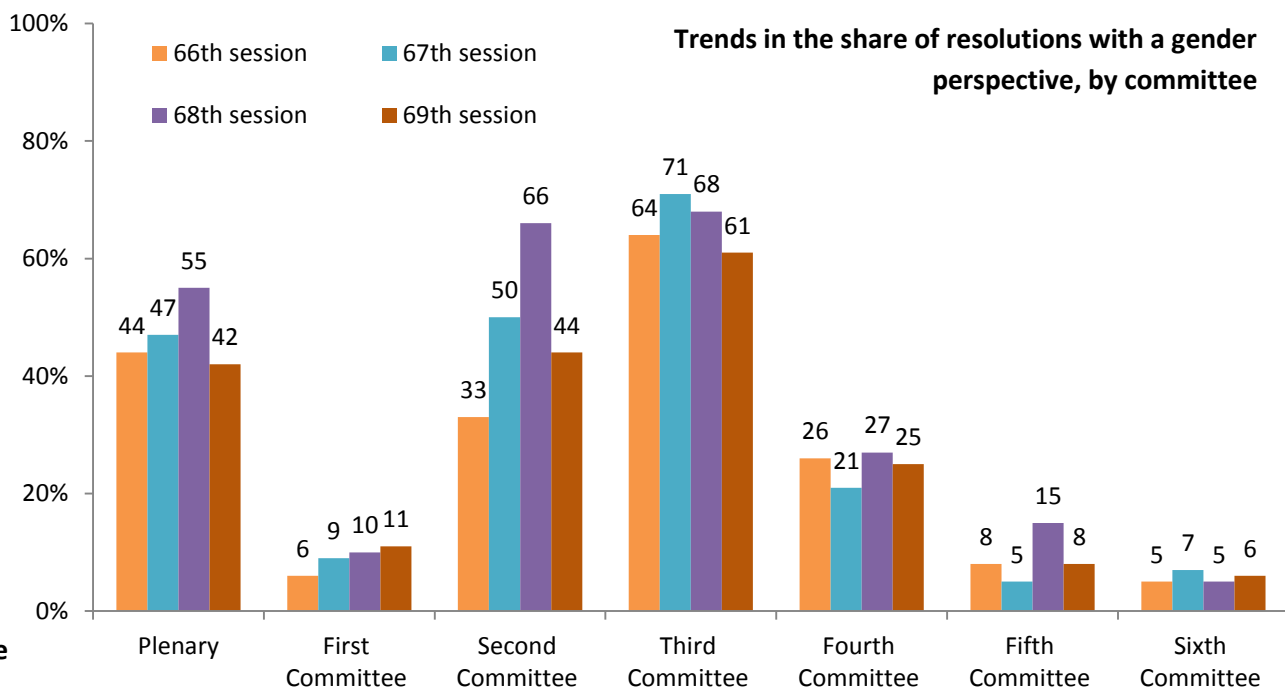

Integration of a gender perspective in resolutions adopted by the General Assembly during the 69th session

Extent of focus on gender equality issues in resolutions that include a gender perspective

Origin of all resolutions that reflect a gender perspective

Position of references to gender issues in resolutions

Trends in the share of resolutions with a gender perspective

Trends in the share of resolutions with a gender perspective, by committee

Integration of a gender perspective in reports of the Secretary-General submitted to the General Assembly during the 69th session

Trends in the share of reports that include a gender perspective

Origin of reports with a gender perspective as allocated to each committee

Position of references to gender issues in reports

Coverage & quality of gender equality references, by frequency