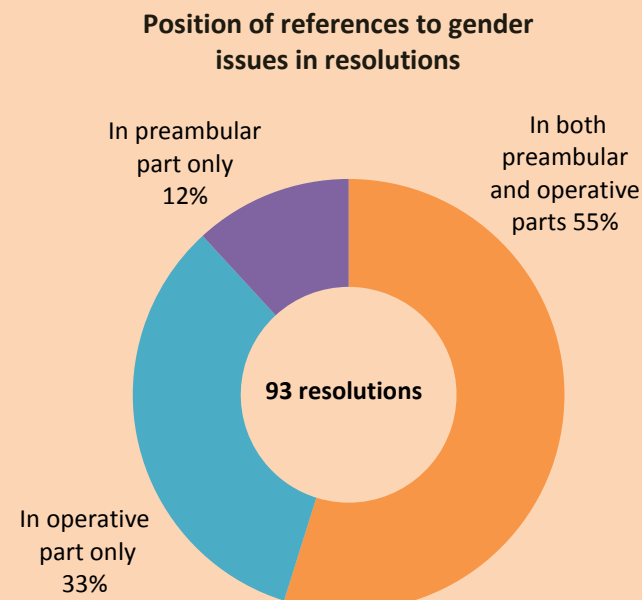

Integration of a gender perspective in resolutions adopted by the General Assembly during the 69th session

Extent of focus on gender equality issues in resolutions that include a gender perspective

Origin of all resolutions that reflect a gender perspective

Position of references to gender issues in resolutions

Trends in the share of resolutions with a gender perspective

Trends in the share of resolutions with a gender perspective, by committee

Integration of a gender perspective in reports of the Secretary-General submitted to the General Assembly during the 69th session

Trends in the share of reports that include a gender perspective

Origin of reports with a gender perspective as allocated to each committee

Position of references to gender issues in reports

Coverage & quality of gender equality references, by frequency