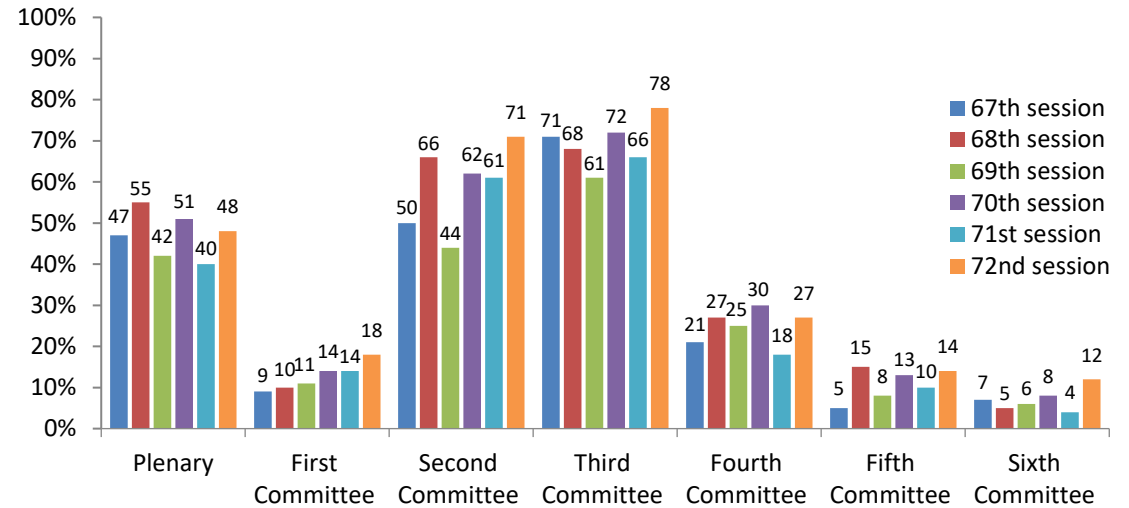

Integration of a gender perspective in resolutions adopted by the General Assembly at its 72nd session

Trends in the share of resolutions with a gender perspective

Trends in the share of resolutions that include a gender perspective, by main committee

Extent of focus on gender equality issues in all (125) resolutions with gender perspectives at GA72

Origin of all (125) resolutions that reflect gender perspectives at GA72

Position of references to gender issues in resolutions at GA72