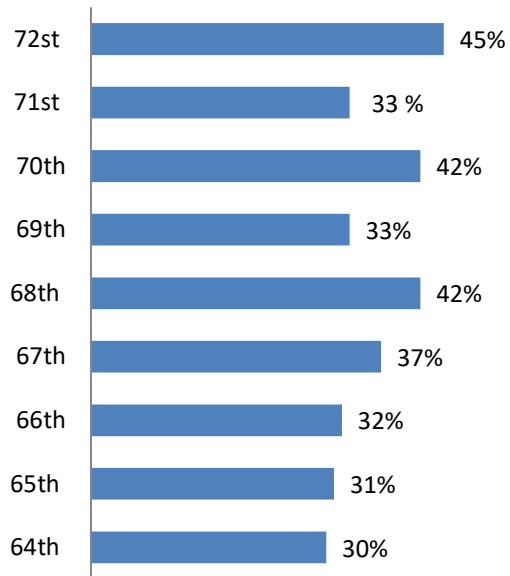

Integration of a gender perspective in resolutions adopted by the General Assembly at its 72nd session

Trends in the share of resolutions with a gender perspective

Trends in the share of resolutions that include a gender perspective, by main committee

Extent of focus on gender equality issues in all (125) resolutions with gender perspectives at GA72

Origin of all (125) resolutions that reflect gender perspectives at GA72

Position of references to gender issues in resolutions at GA72