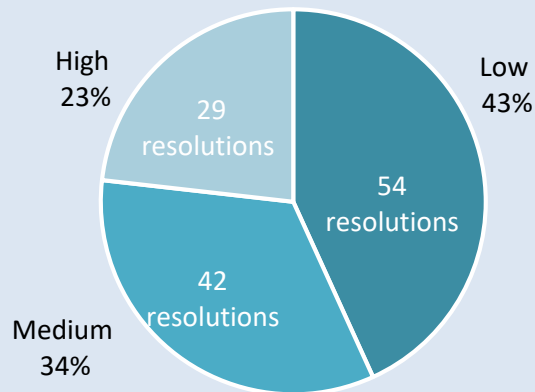

Integration of a gender perspective in resolutions adopted by the General Assembly at its 72nd session

Trends in the share of resolutions with a gender perspective

Trends in the share of resolutions that include a gender perspective, by main committee

Extent of focus on gender equality issues in all (125) resolutions with gender perspectives at GA72

Origin of all (125) resolutions that reflect gender perspectives at GA72

Position of references to gender issues in resolutions at GA72