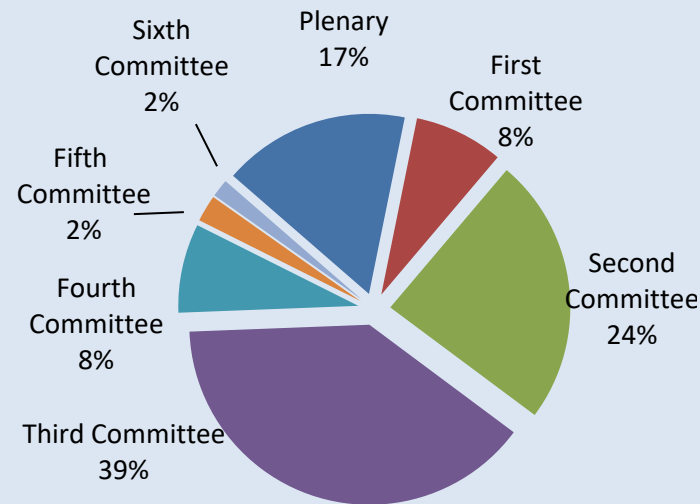

Integration of a gender perspective in resolutions adopted by the General Assembly at its 72nd session

Trends in the share of resolutions with a gender perspective

Trends in the share of resolutions that include a gender perspective, by main committee

Extent of focus on gender equality issues in all (125) resolutions with gender perspectives at GA72

Origin of all (125) resolutions that reflect gender perspectives at GA72

Position of references to gender issues in resolutions at GA72