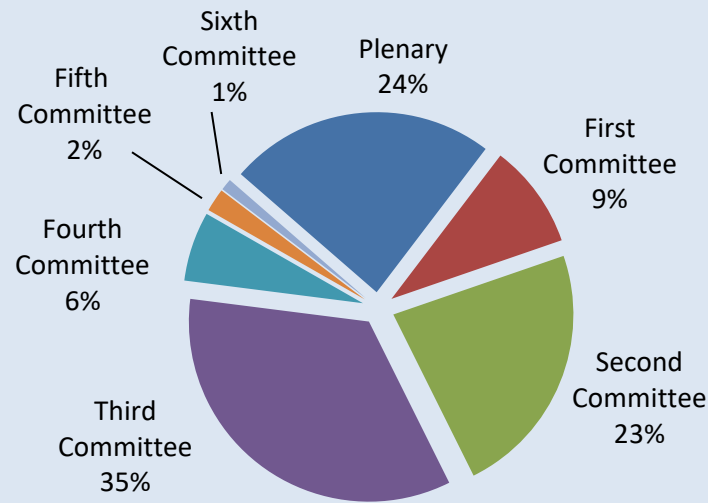

Integration of a gender perspective in resolutions adopted by the General Assembly at the 71st session

Trends in the share of resolutions with a gender perspective

Trends in the share of resolutions that include a gender perspective, by main committee

Extent of focus on gender equality issues in all (96) resolutions with gender perspectives at GA71

Origin of all (96) resolutions that reflect gender perspectives at GA71

Position of references to gender issues in resolutions at GA71