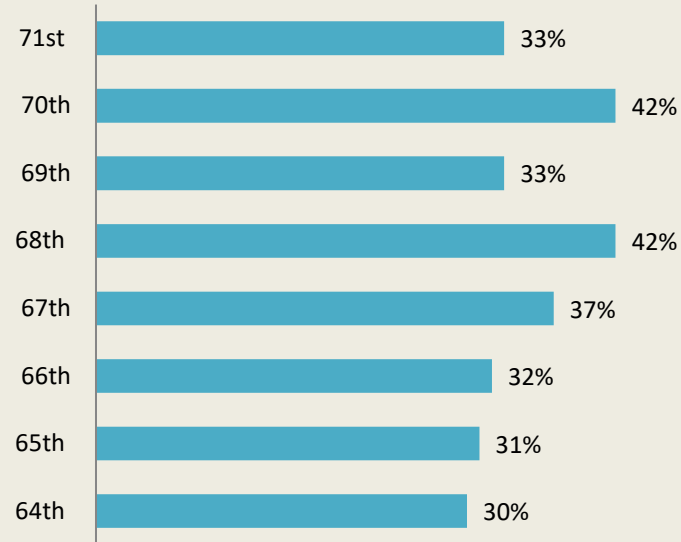

Integration of a gender perspective in resolutions adopted by the General Assembly at the 71st session

Trends in the share of resolutions with a gender perspective

Trends in the share of resolutions that include a gender perspective, by main committee

Extent of focus on gender equality issues in all (96) resolutions with gender perspectives at GA71

Origin of all (96) resolutions that reflect gender perspectives at GA71

Position of references to gender issues in resolutions at GA71