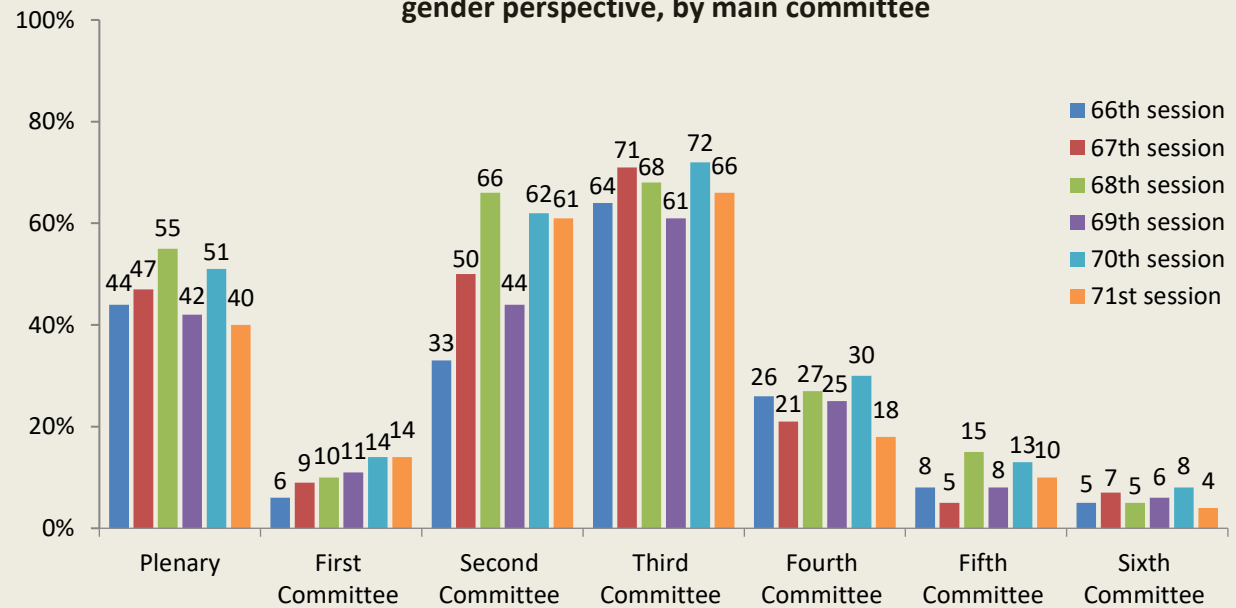

Integration of a gender perspective in resolutions adopted by the General Assembly at the 71st session

Trends in the share of resolutions with a gender perspective

Trends in the share of resolutions that include a gender perspective, by main committee

Extent of focus on gender equality issues in all (96) resolutions with gender perspectives at GA71

Origin of all (96) resolutions that reflect gender perspectives at GA71

Position of references to gender issues in resolutions at GA71