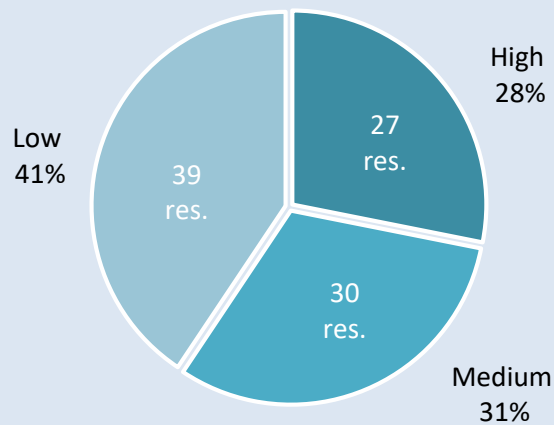

Integration of a gender perspective in resolutions adopted by the General Assembly at the 71st session

Trends in the share of resolutions with a gender perspective

Trends in the share of resolutions that include a gender perspective, by main committee

Extent of focus on gender equality issues in all (96) resolutions with gender perspectives at GA71

Origin of all (96) resolutions that reflect gender perspectives at GA71

Position of references to gender issues in resolutions at GA71