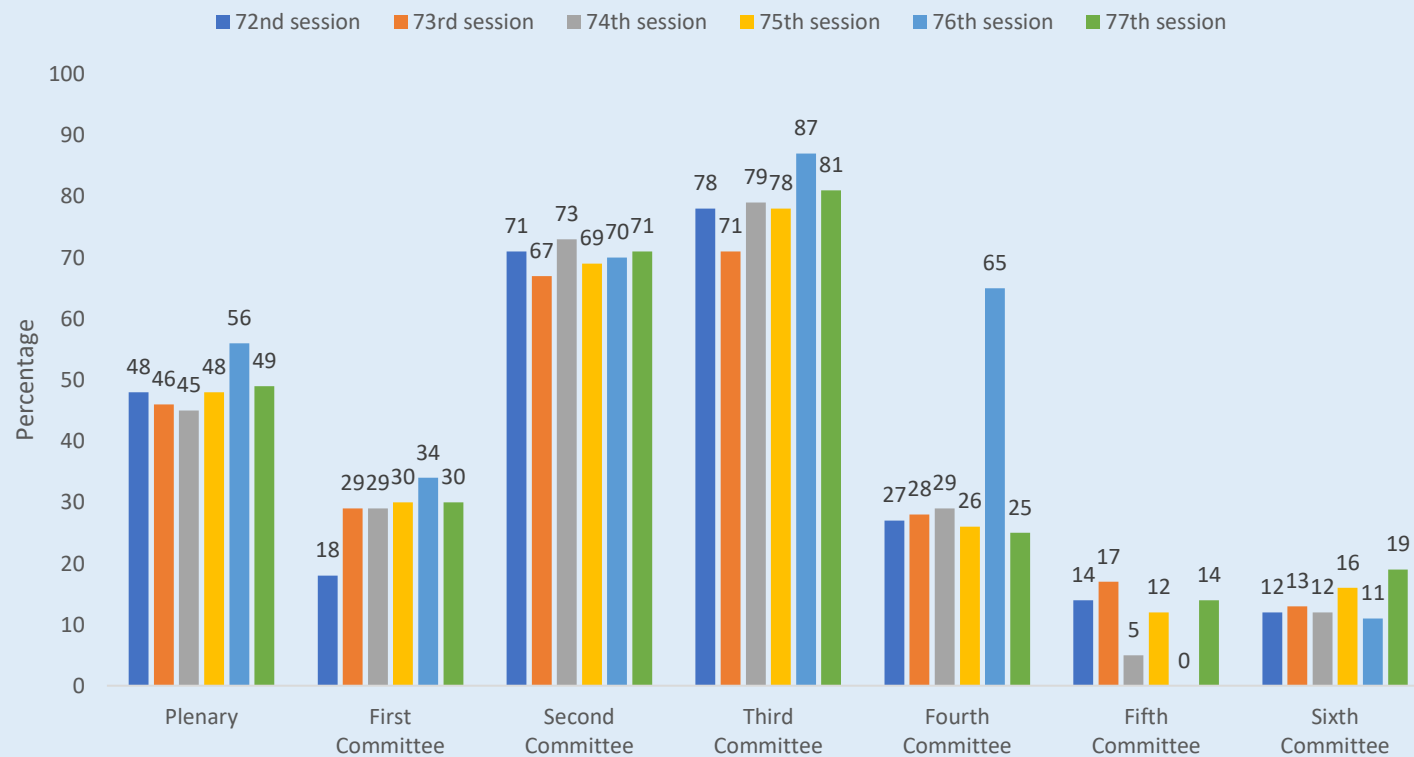

# GENERAL ASSEMBLY RESOLUTIONS

*Out of 284 resolutions adopted, 131 included a gender perspective (46 %)*

*153 resolutions (54 %) did not include a gender perspective*

## Trends in the share of resolutions adopted by the General Assembly that include a gender perspective, by Main Committee

## Coverage and quality of gender-related references

## Positioning of gender-related references