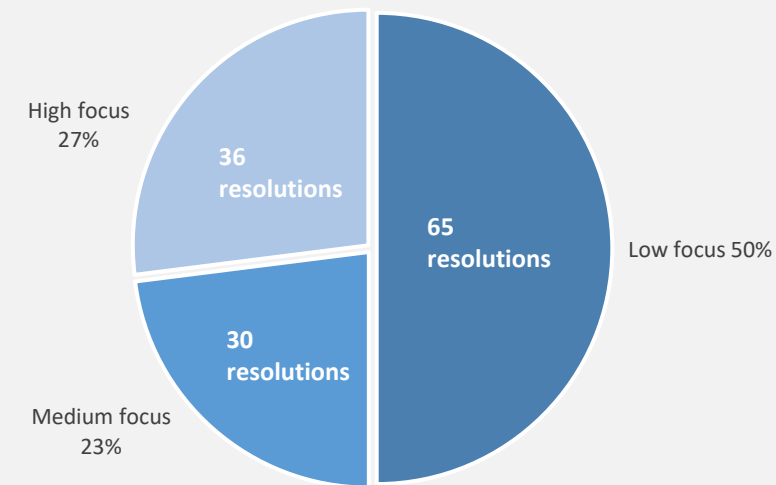

# GENERAL ASSEMBLY RESOLUTIONS

*Out of 284 resolutions adopted, 131 included a gender perspective (46 %)*

*153 resolutions (54 %) did not include a gender perspective*

## Trends in the share of resolutions adopted by the General Assembly that include a gender perspective, by Main Committee

## Coverage and quality of gender-related references