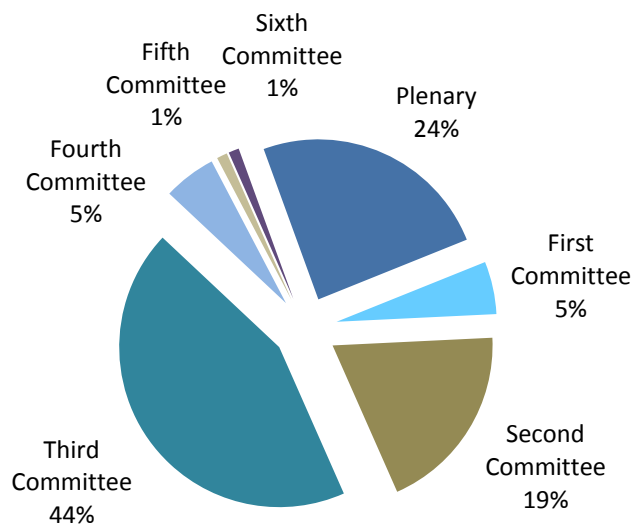

## Integration of a gender perspective in the work of the General Assembly

Trends in the share of General Assembly documents that include a gender perspective

Extent of focus on gender equality issues in General Assembly resolutions that include a gender perspective (67th session, 2012)

Origin of all General Assembly resolutions that reflect a gender perspective (67th session, 2012)

Trends in the share of resolutions that include a gender perspective, by Main Committee