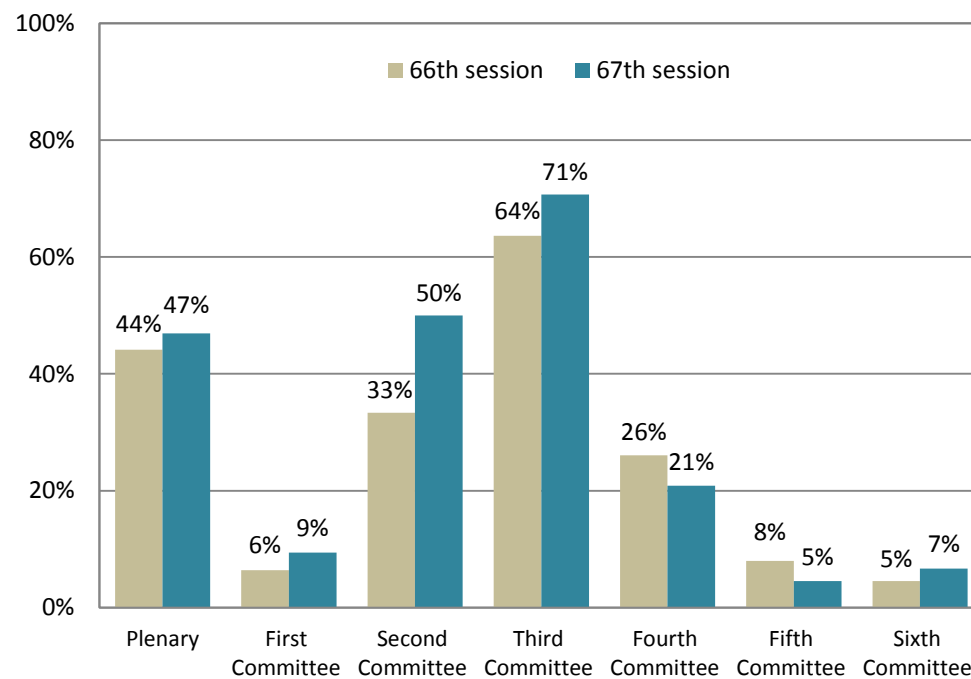

## Integration of a gender perspective in the work of the General Assembly

Trends in the share of General Assembly documents that include a gender perspective

Extent of focus on gender equality issues in General Assembly resolutions that include a gender perspective (67th session, 2012)

Origin of all General Assembly resolutions that reflect a gender perspective (67th session, 2012)

Trends in the share of resolutions that include a gender perspective, by Main Committee