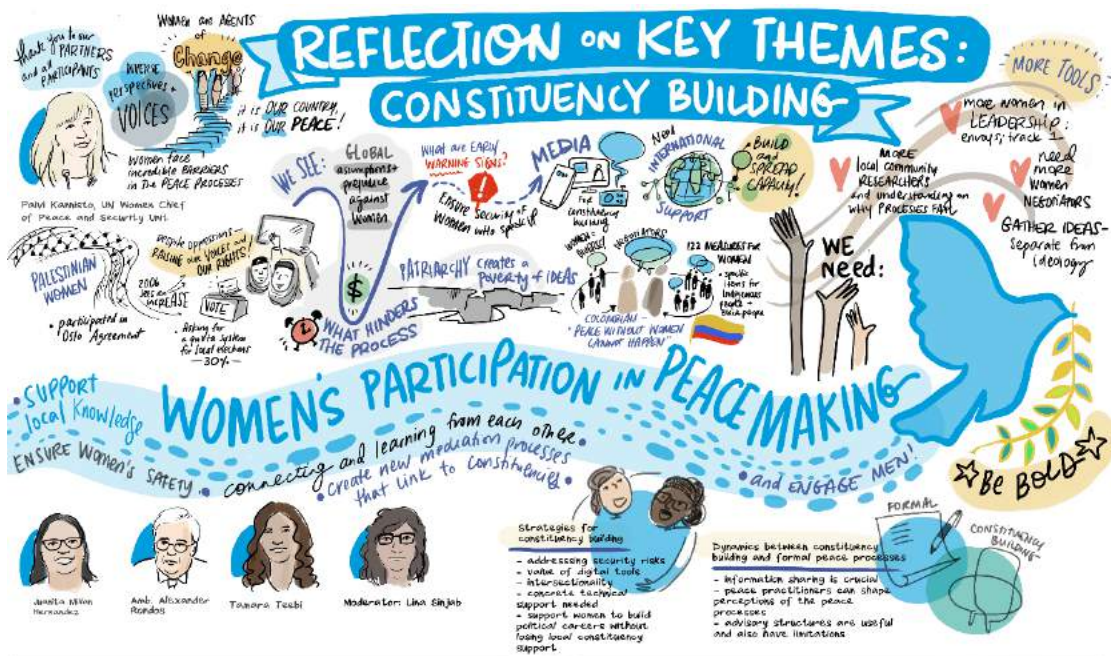

ANNEXES

ANNEX C: LIVE SKETCHES AND GRAPHIC RECORDING

Live sketch from Zoom session High-level opening event: Constituency-building for inclusive peace processes (7 July 2021)

UN WOMEN | CMI | MARTTI AHTISAARI PEACE FOUNDATION | Global Convening on "Gender Inclusive Peace Processes: Strengthening Women's Meaningful Participation Through Constituency building" 7-27 July 2021 | LIVE GRAPHIC RECORDING | Drawing Change | Sam Bradd

Live sketch from Zoom session Key topics: Framing key issues and concepts of constituency building (8 July 2021)

UN WOMEN | CMI | MARTTI AHTISAARI PEACE FOUNDATION | Global Convening on "Gender Inclusive Peace Processes: Strengthening Women's Meaningful Participation Through Constituency building" 7-27 July 2021 | LIVE GRAPHIC RECORDING | Drawing Change | Sam Bradd

Live sketch from Zoom session Reflection on key themes, topics and trends (27 July 2021)