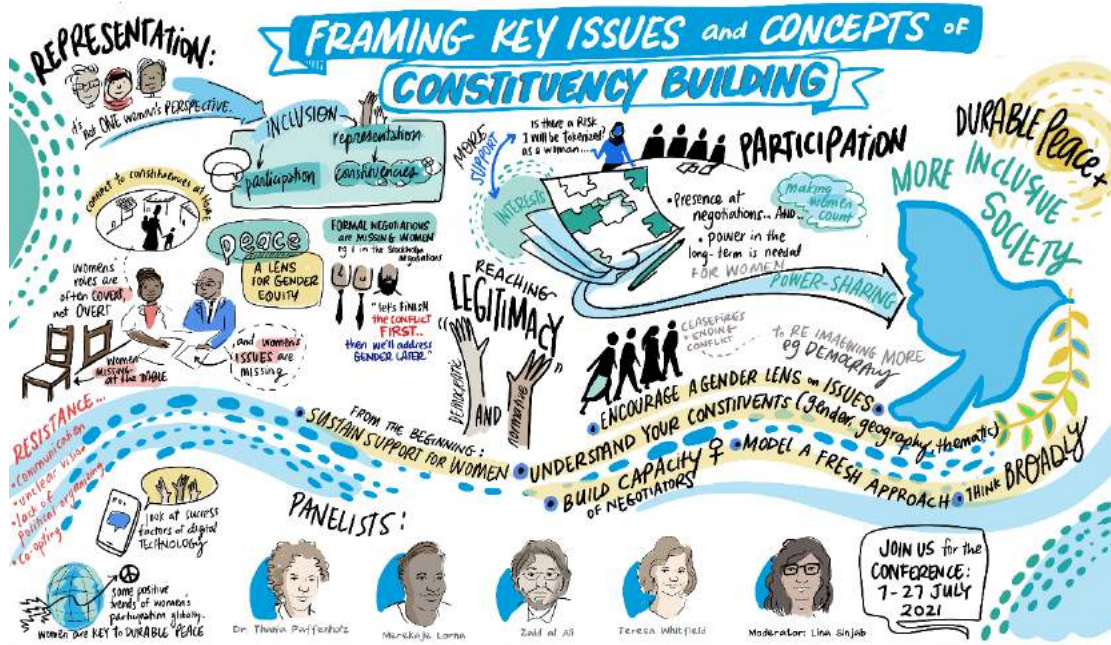

ANNEXES

ANNEX C: LIVE SKETCHES AND GRAPHIC RECORDING

Live sketch from Zoom session High-level opening event: Constituency-building for inclusive peace processes (7 July 2021)

UN WOMEN | CMI | MARTTI AHTISAARI PEACE FOUNDATION | Global Convening on "Gender Inclusive Peace Processes: Strengthening Women's Meaningful Participation Through Constituency building" 7-27 July 2021 | LIVE GRAPHIC RECORDING | Drawing Change | Sam Bradd

Live sketch from Zoom session Key topics: Framing key issues and concepts of constituency building (8 July 2021)

UN WOMEN | CMI | MARTTI AHTISAARI PEACE FOUNDATION | Global Convening on "Gender Inclusive Peace Processes: Strengthening Women's Meaningful Participation Through Constituency building" 7-27 July 2021 | LIVE GRAPHIC RECORDING | Drawing Change | Sam Bradd

Live sketch from Zoom session Reflection on key themes, topics and trends (27 July 2021)