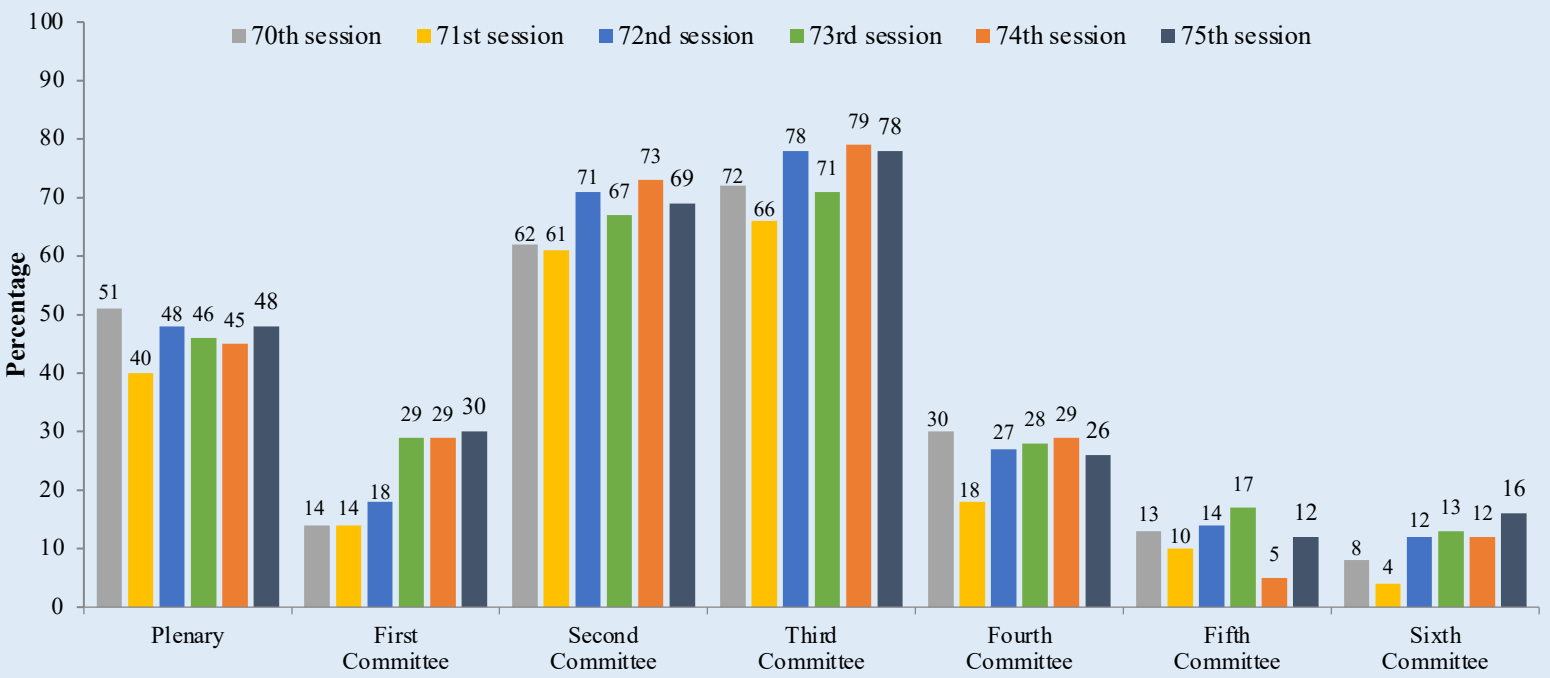

# GENERAL ASSEMBLY RESOLUTIONS

*Out of 283 resolutions adopted, 127 included a gender perspective (45 %)*

**Trends in the share of resolutions adopted by the General Assembly that include a gender perspective, by Main Committee**

## Coverage and quality of gender-related references

## Positioning of gender-related references