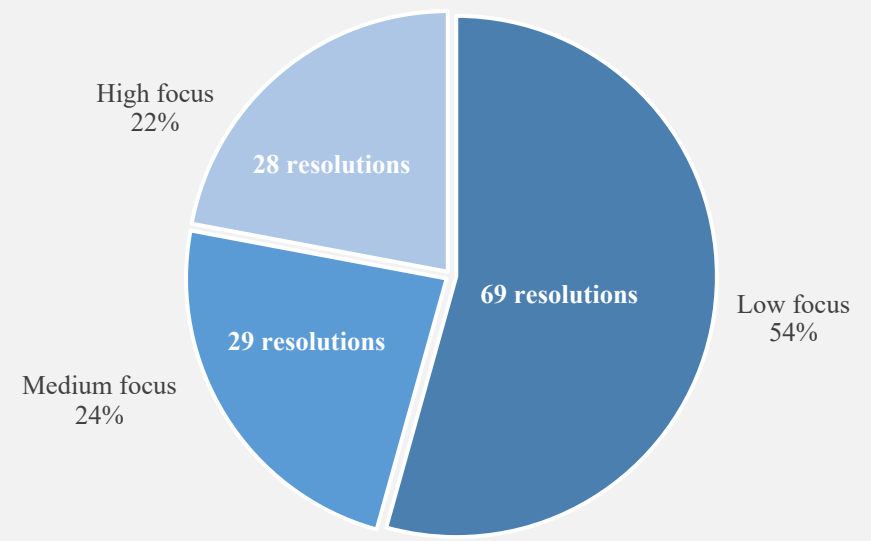

# GENERAL ASSEMBLY RESOLUTIONS

*Out of 283 resolutions adopted, 127 included a gender perspective (45 %)*

**Trends in the share of resolutions adopted by the General Assembly that include a gender perspective, by Main Committee**

## Coverage and quality of gender-related references